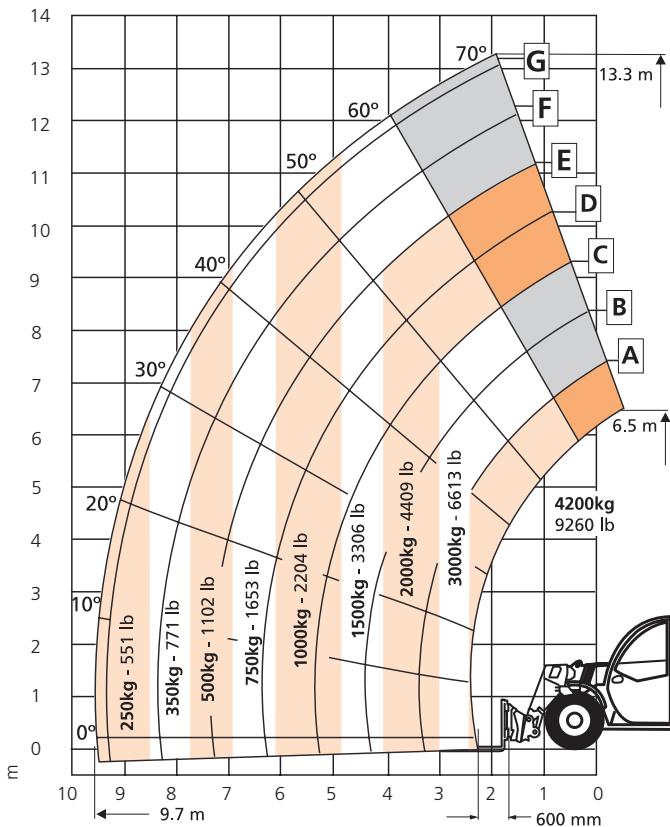

## DIMENSIONS

Overall width (B)	2.3m
Stowed height (C)	2.56m
Length to fork face (D)	6.45m
Wheelbase	2.95m
Ground clearance	350mm

## PERFORMANCE

Max. drive speed	30km/h
Raise/lower time	13/9.5 sec
Frame levelling	11°
Hydraulic flow (per minute)	120L
Hydraulic pressure	230bar
Hydraulic oil capacity	150L
Fuel capacity	120L
Outside turning radius	4.2m
Tyres	405/70 - 24

## WEIGHT

Weight	11,150kg
--------	----------

## LOAD CHART