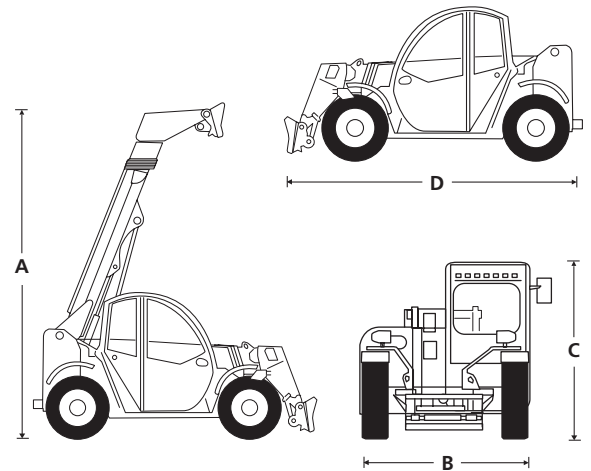

ROUGH TERRAIN TELEHANDLER

SR1442

CAPABILITIES SR1442

Max. lift capacity	4,200kg
Max. lift height (A)	13.5m
Max. forward reach	9.5m

DIMENSIONS

Overall width (B)	2.3m
Stowed height (C)	2.56m
Length to fork face (D)	6.45m
Wheelbase	2.95m
Ground clearance	350mm

PERFORMANCE

Max. drive speed	30km/h
Raise/lower time	13/9.5 sec
Frame levelling	11°
Hydraulic flow (per minute)	120L
Hydraulic pressure	230bar
Hydraulic oil capacity	150L
Fuel capacity	120L
Outside turning radius	4.2m
Tyres	405/70 - 24

POWER

Power source	Deutz TCD 3.6L Tier 4 Final 74.4kW

WEIGHT

Weight	11,150kg

LOAD CHART

STANDARD FEATURES

- Deutz Tier 4 Final diesel
- Enclosed cab with heat & air conditioning
- Window wipers
- Running lights
- Manual pintle hitch
- Backup alarm
- Boom work lights (2)
- PEB electrical boom socket
- Constant front hydraulic flow
- USA block heater plug
- B class carriage adapter
- Hydraulic attachment quick disconnects
- 2 year parts & labour, 5 year structural warranty

OPTIONS

- Front and rear LED work lights

snorkel www.snorkellifts.com

Vigo Centre, Birtley Road,
Washington, Tyne & Wear,
NE38 9DA, U.K.

t: +44 (0) 845 1550 057
e: sales.emea@snorkellifts.com